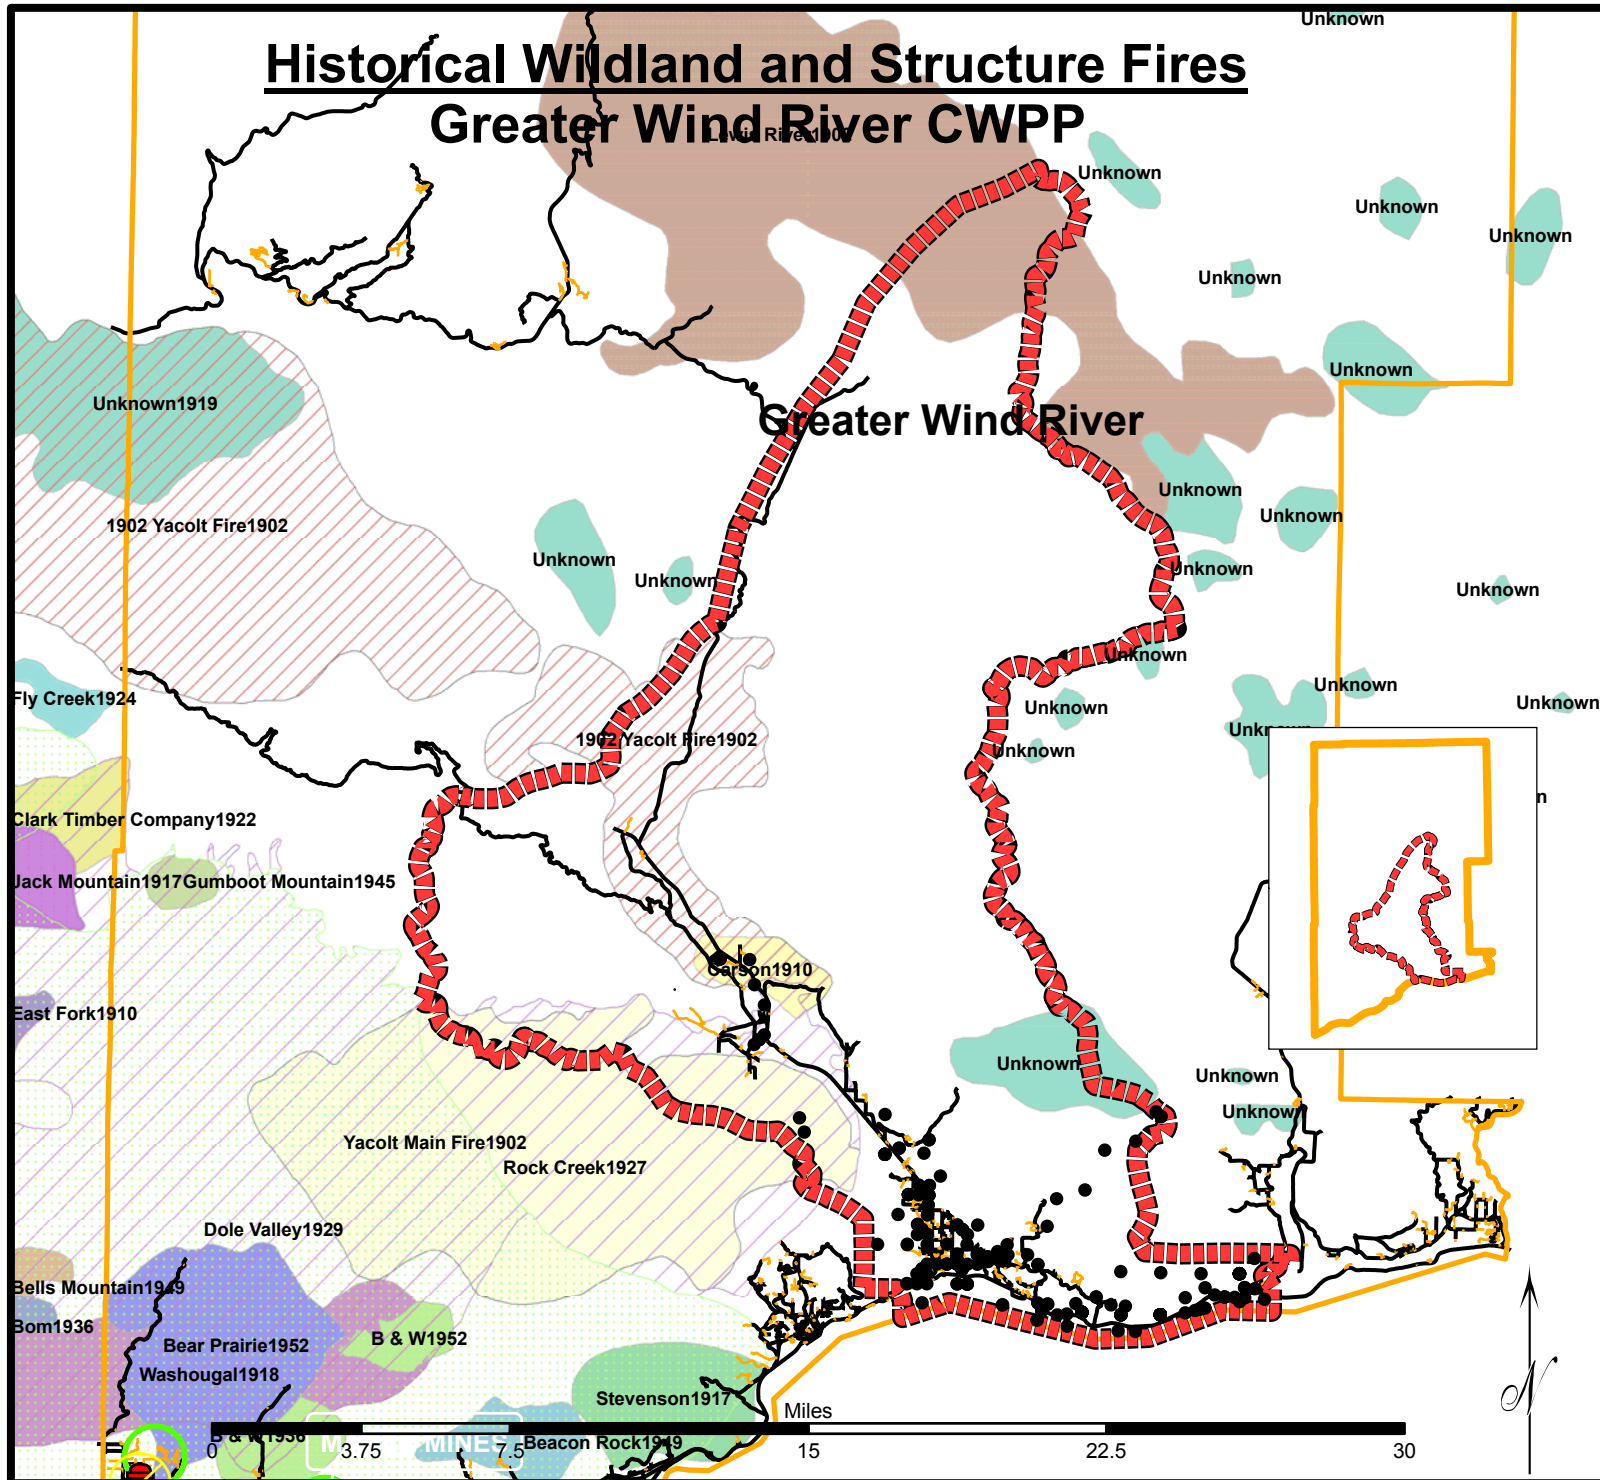

Appendix H3 - CWPP Maps - Historical Wildland and Structure Fires

Legend

- GWR Structure Fires
- ▬ GWR Planning Area
- ▬ County Boundary

Historical Wildland Fires

NAME

- ▨ 1902 Yacolt Fire
- B & W
- Beacon Rock
- Bear Prairie
- Bells Mountain
- Big Creek
- Bom
- Carson
- Cispus Fire
- Clark Timber Company
- ▨ Dole Valley
- East Fork
- Fly Creek
- Gumboot Mountain
- Jack Mountain
- Larch Mountain
- Lewis River
- Livingston Mountain
- Rock Creek
- Skamania
- Stevenson
- Two Lakes
- unknown
- Washougal
- ▨ Yacolt Main Fire