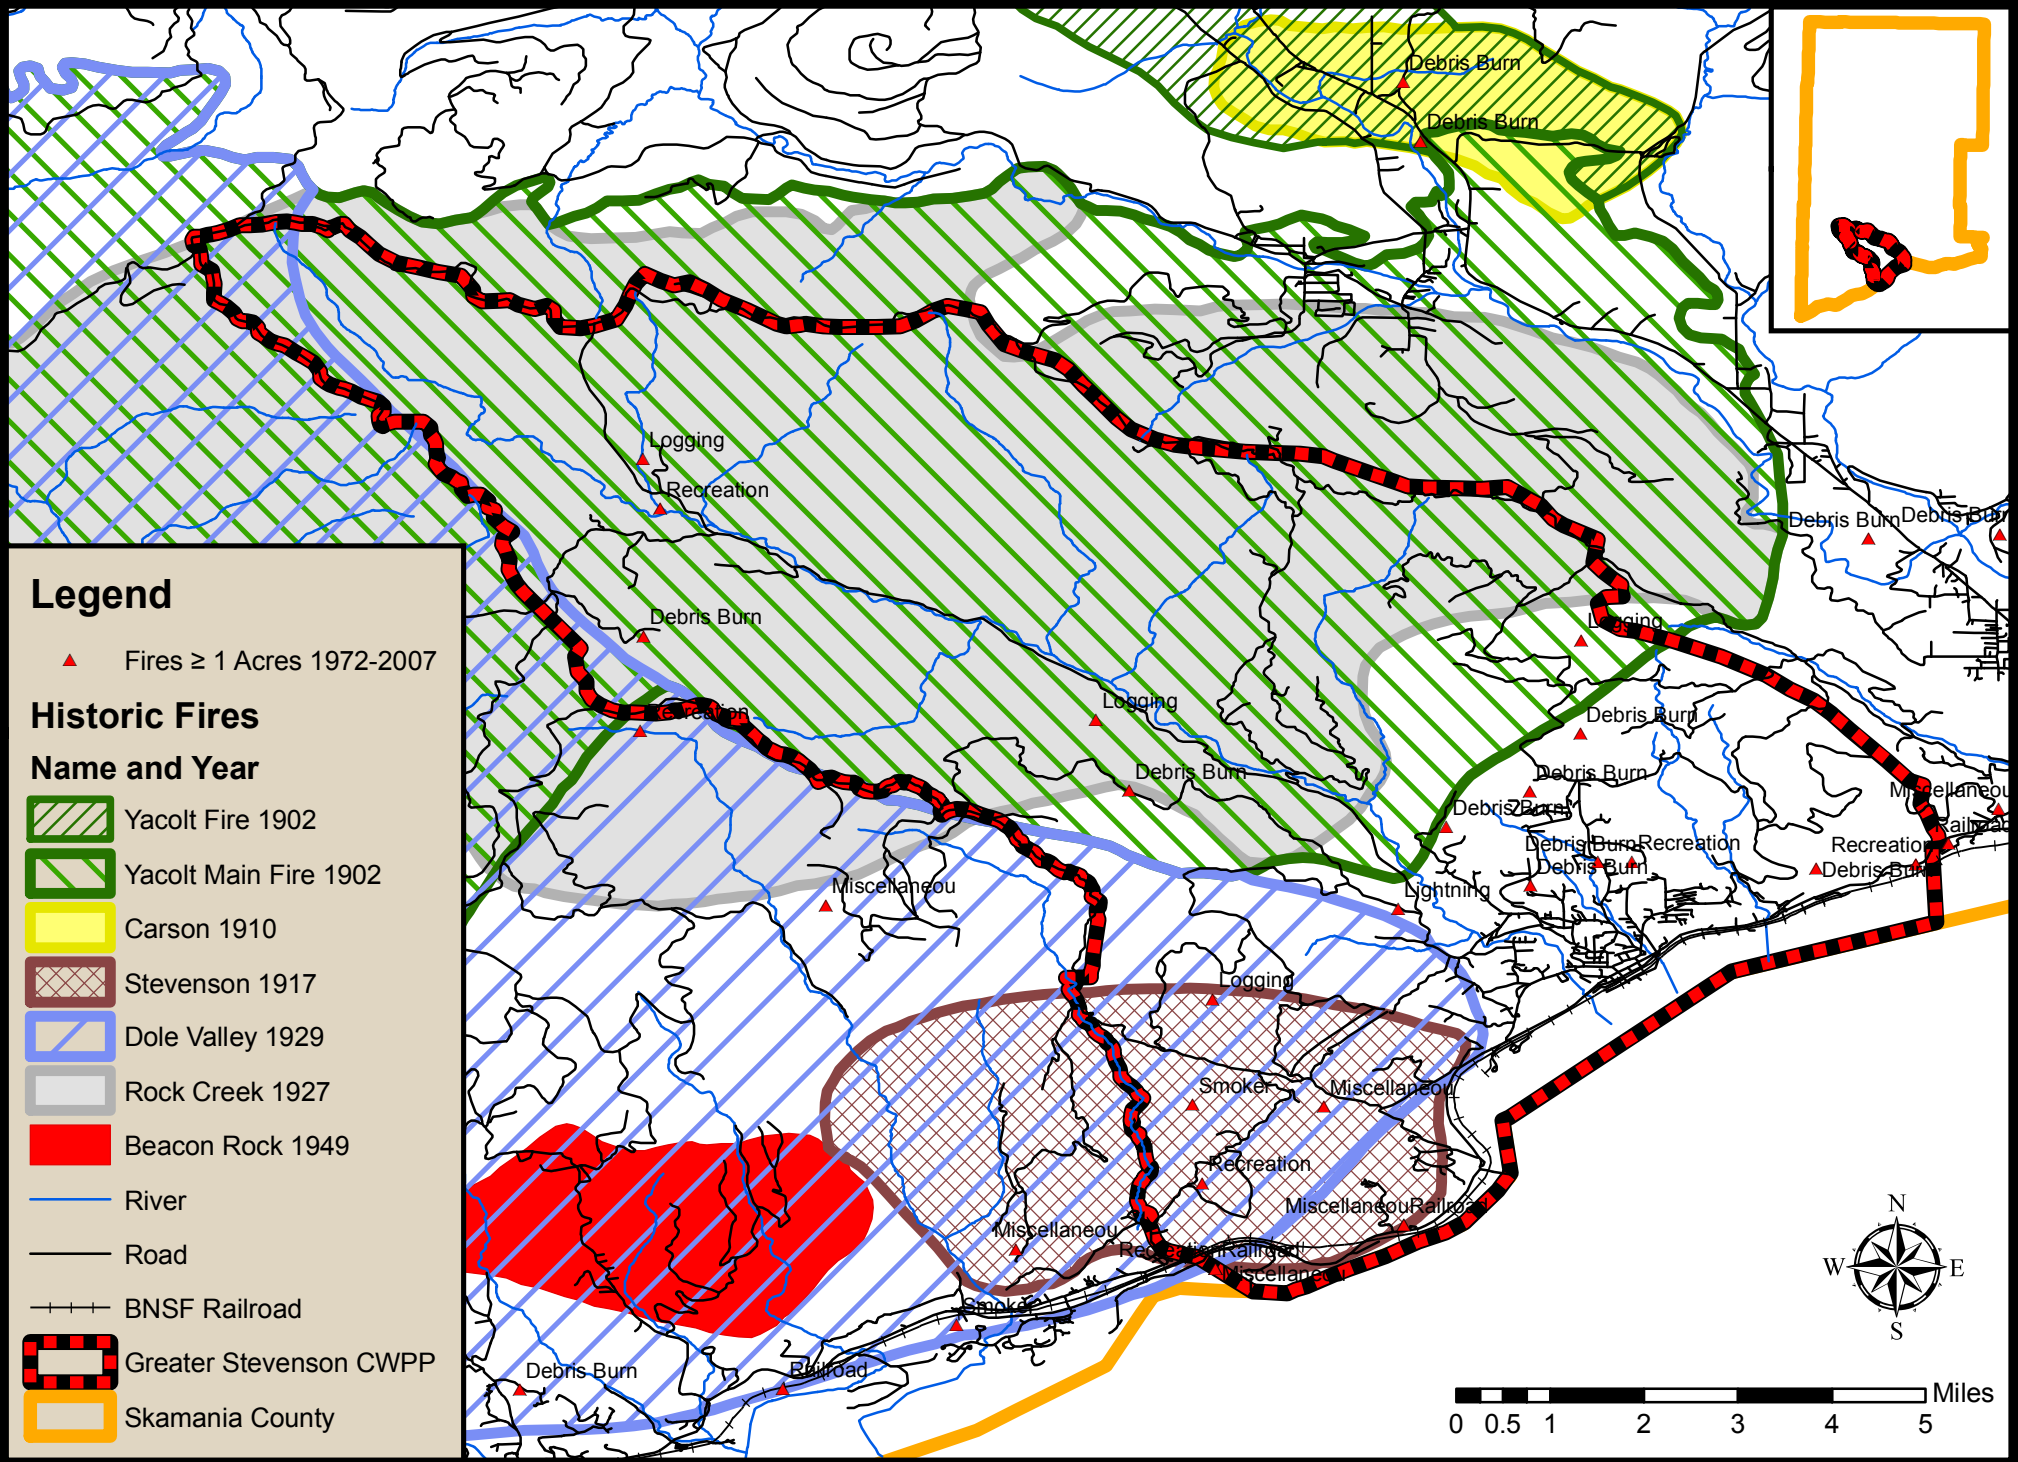

Appendix H3 - Greater Stevenson CWPP Fire History

Legend

- ▲ Fires ≥ 1 Acres 1972-2007
- Historic Fires**
- Name and Year**
- Yacolt Fire 1902
- Yacolt Main Fire 1902
- Carson 1910
- Stevenson 1917
- Dole Valley 1929
- Rock Creek 1927
- Beacon Rock 1949
- River
- Road
- BNSF Railroad
- Greater Stevenson CWPP
- Skamania County