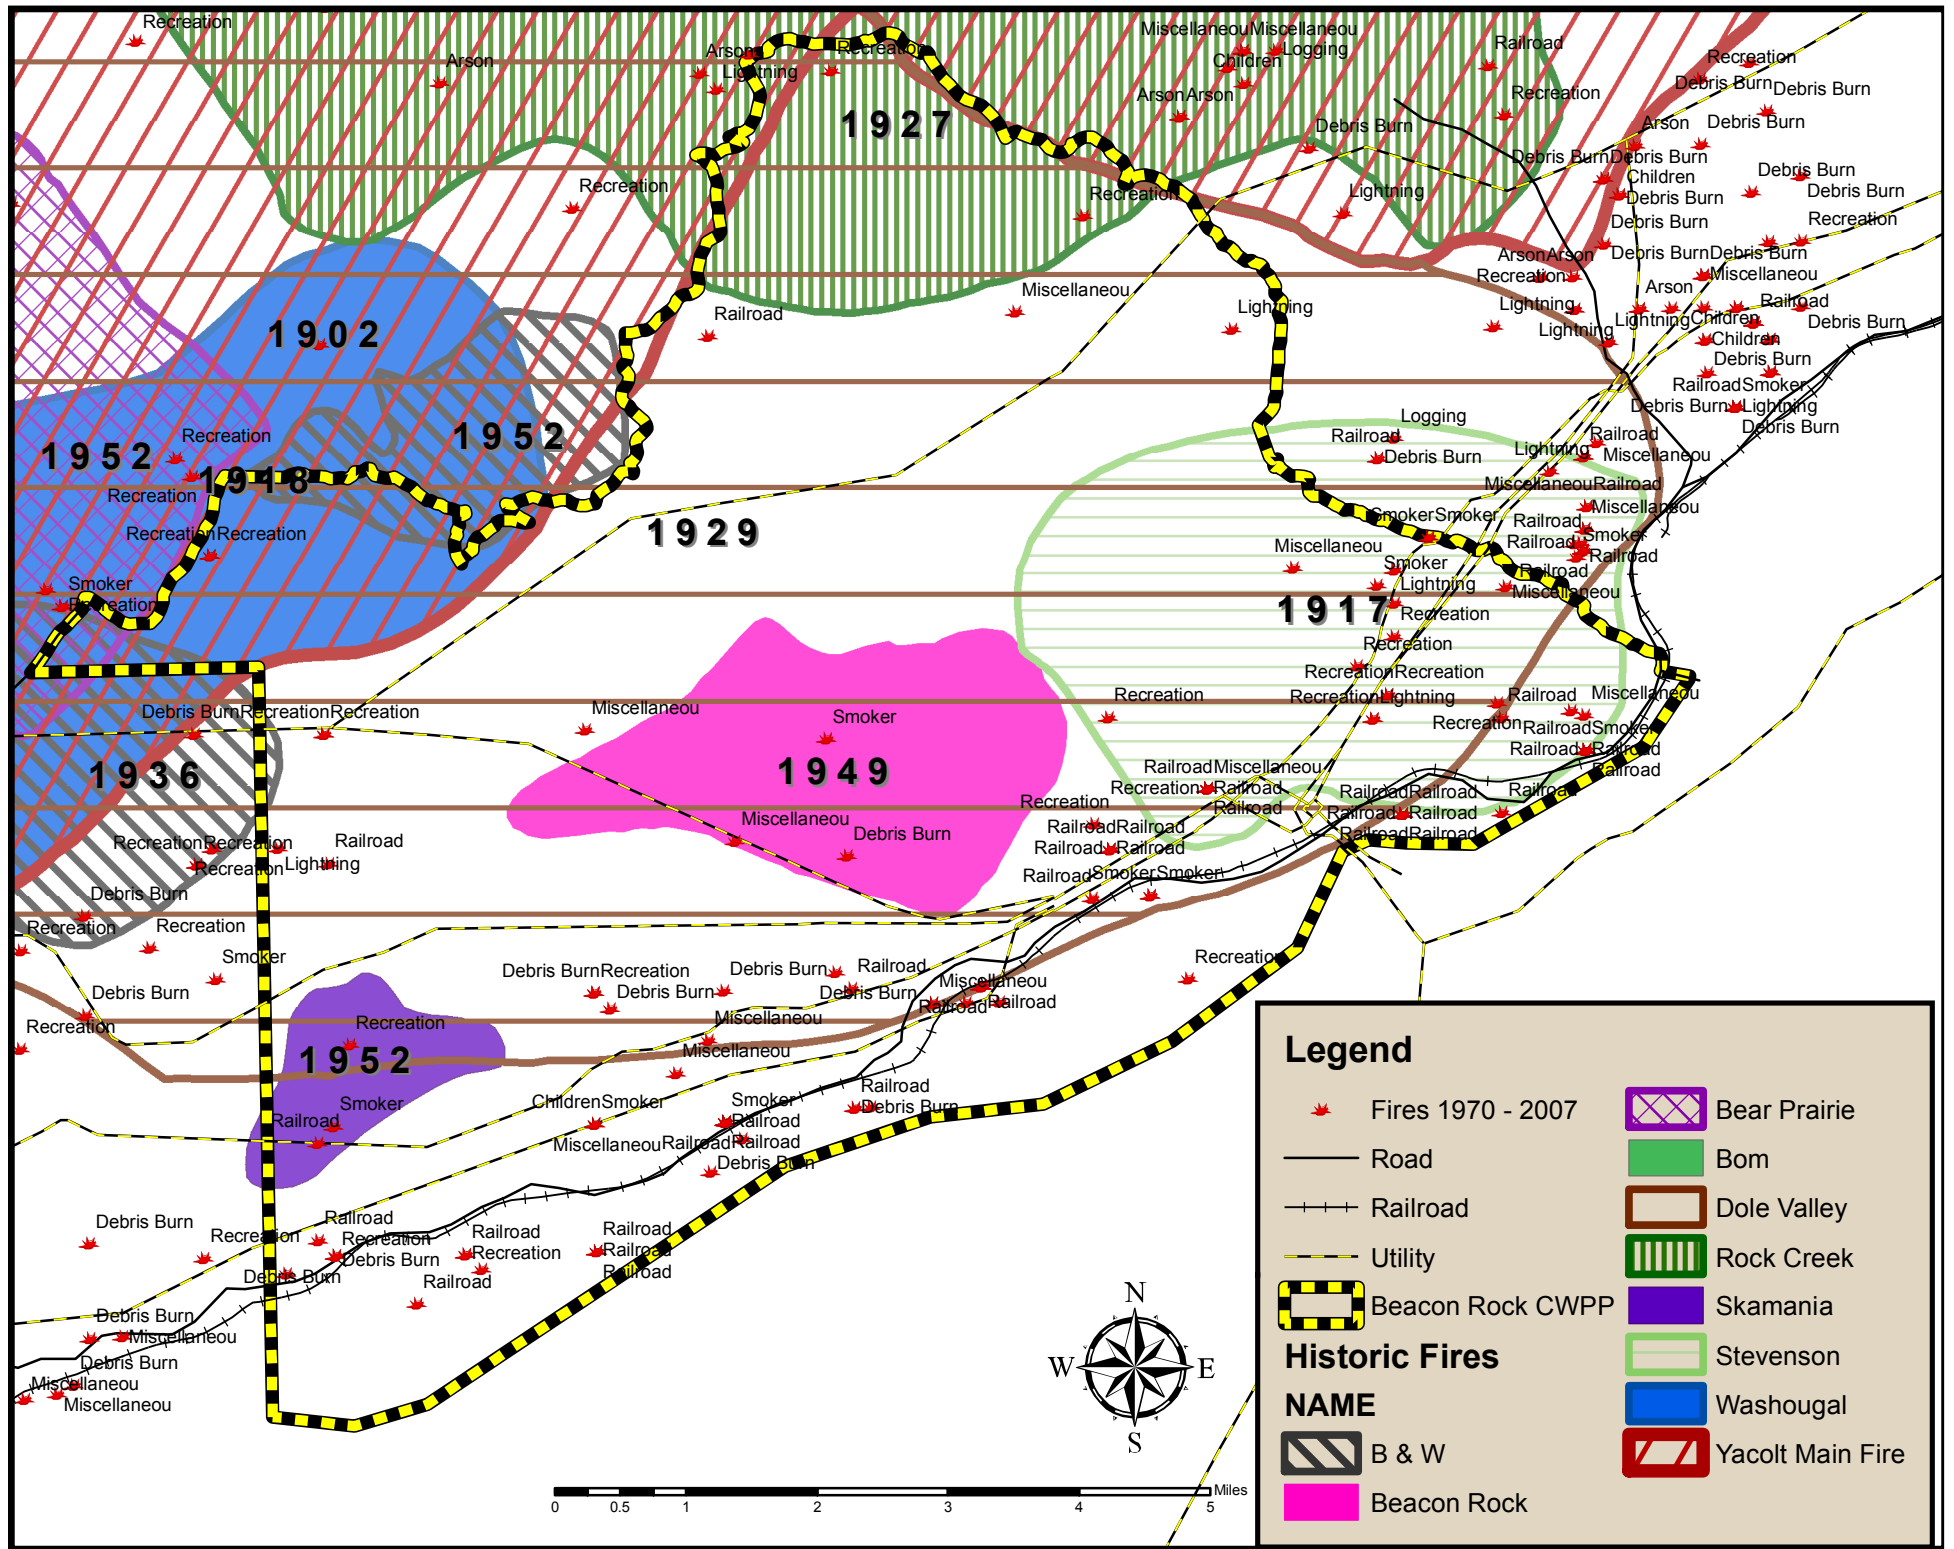

Appendix H3 - Beacon Rock CWPP Fire History

Legend

- ★ Fires 1970 - 2007
- Road
- +++ Railroad
- Utility
- ▤ Beacon Rock CWPP

Historic Fires NAME

- ▨ B & W
- ▨ Beacon Rock
- ▨ Bear Prairie
- ▨ Bom
- ▨ Dole Valley
- ▨ Rock Creek
- ▨ Skamania
- ▨ Stevenson
- ▨ Washougal
- ▨ Yacolt Main Fire