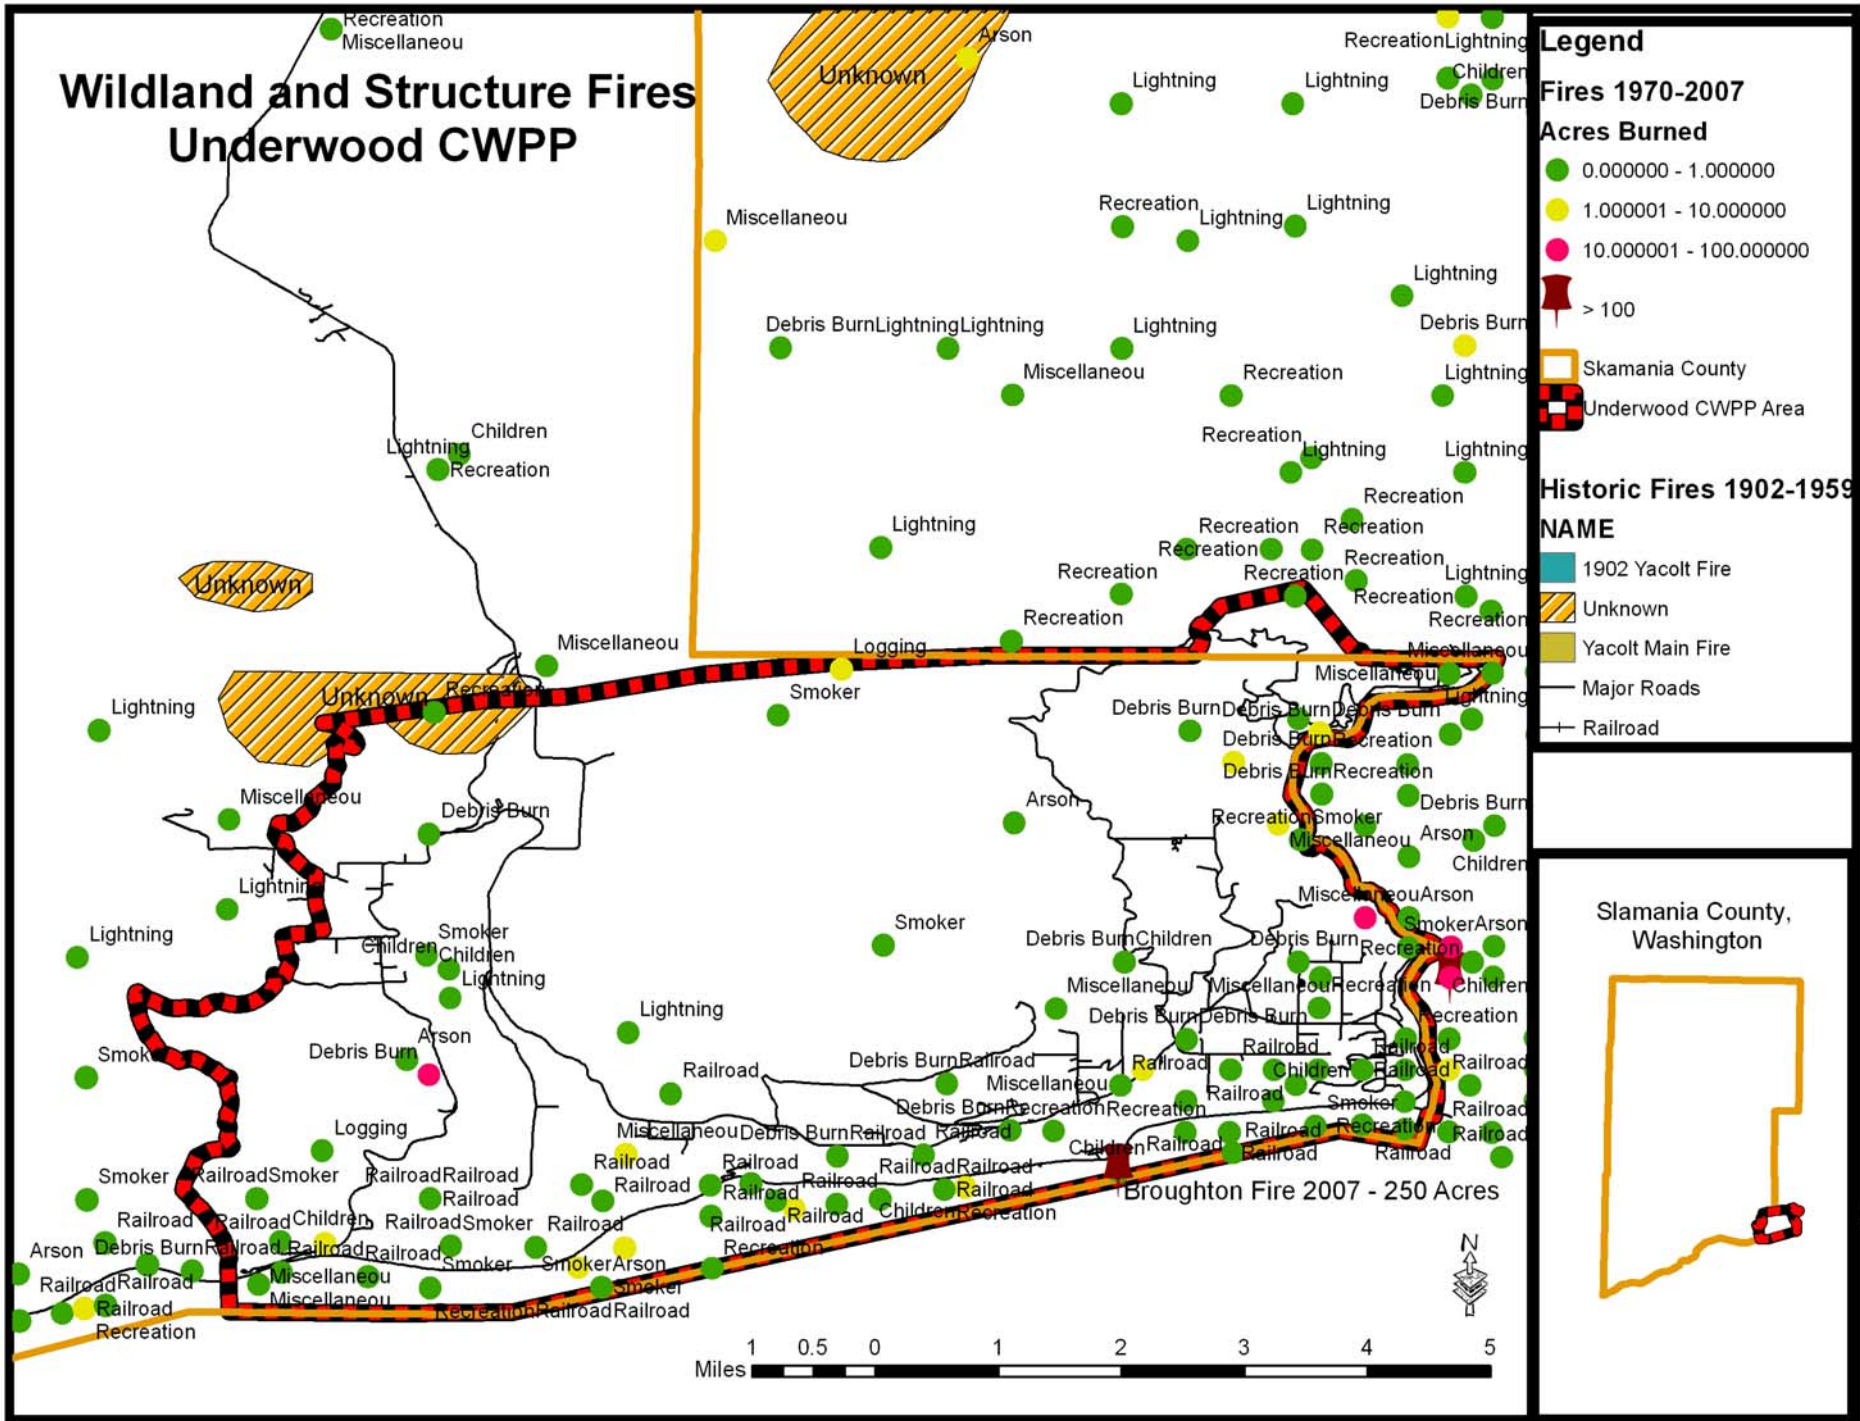

Wildland and Structure Fires Underwood CWPP

H3 - Underwood CWPP Fire History