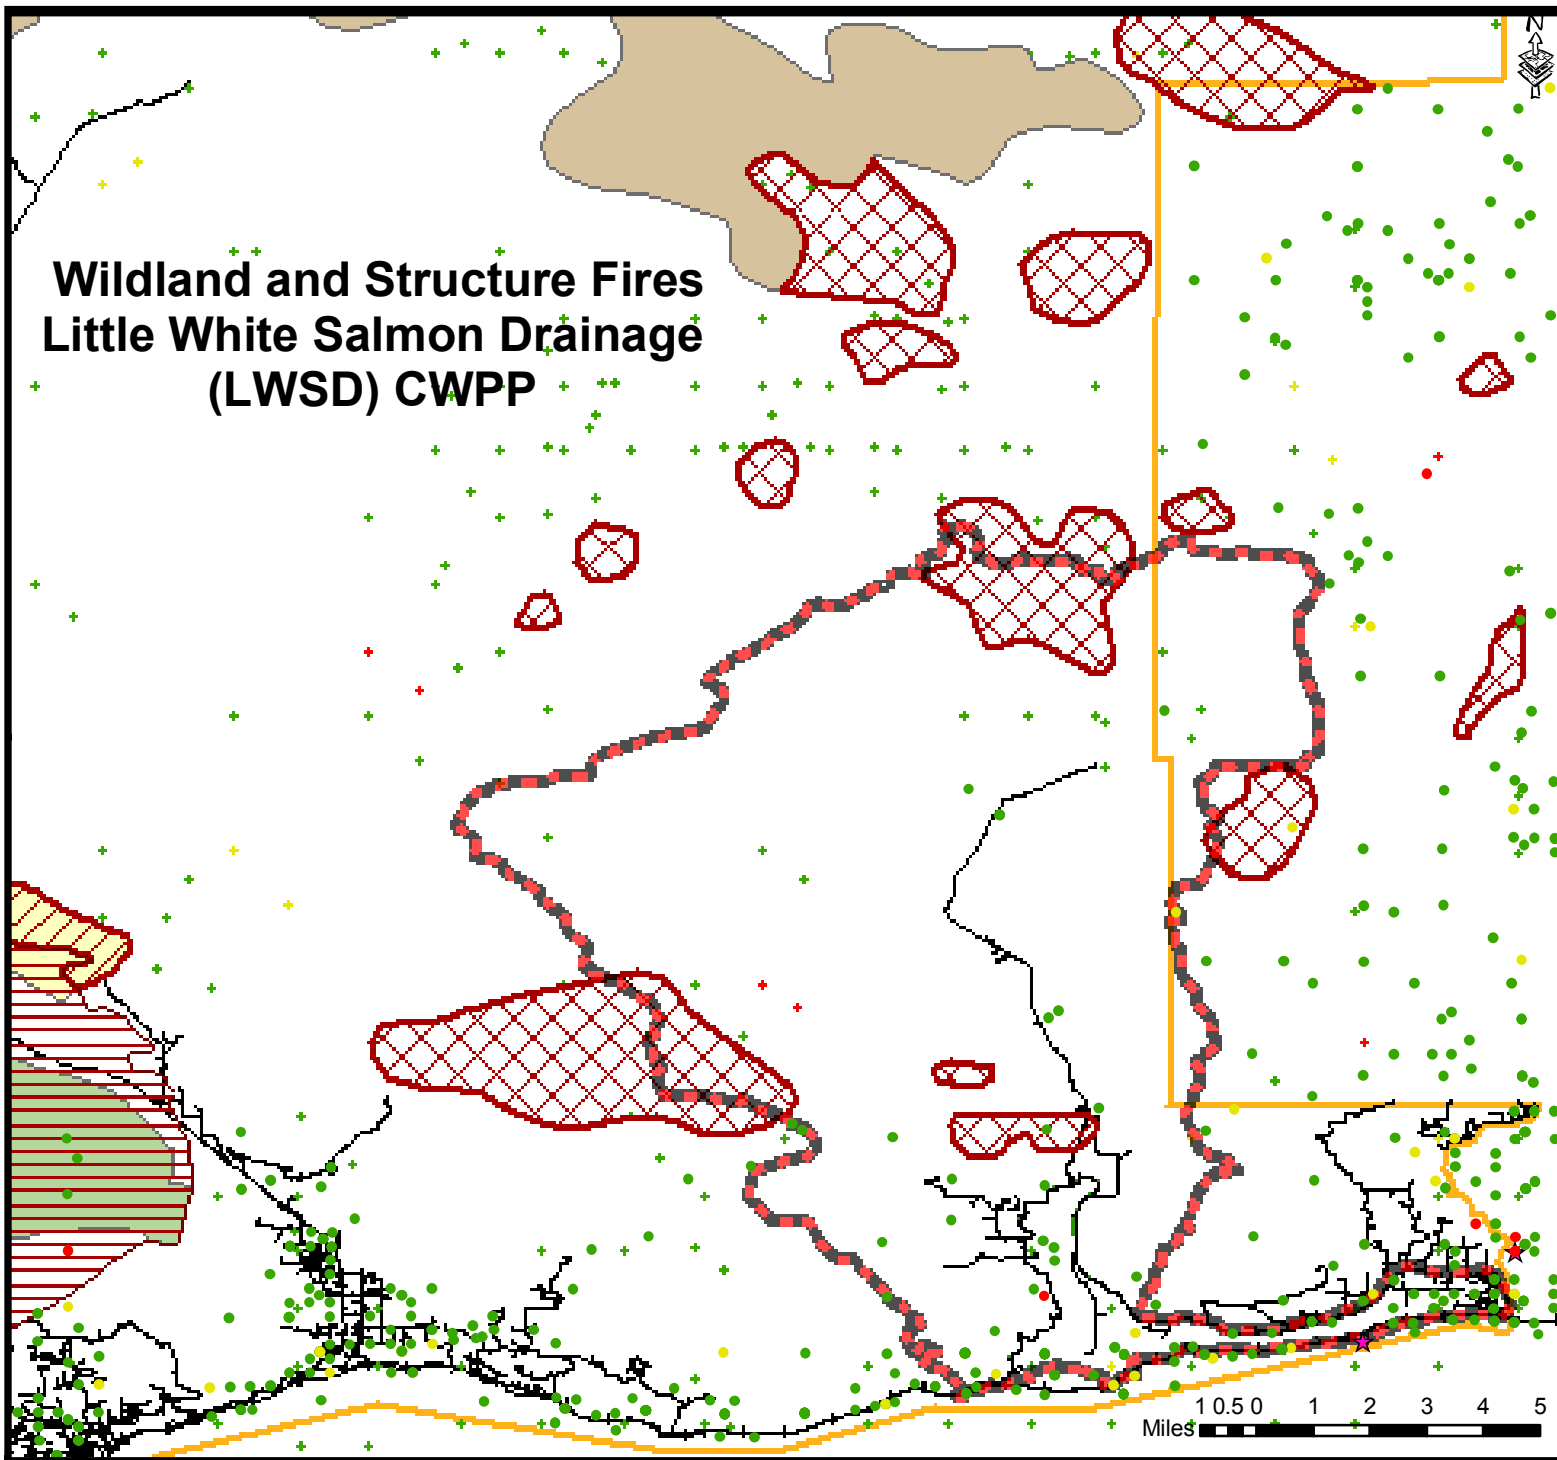

Wildland and Structure Fires Little White Salmon Drainage (LWSD) CWPP

Legend

historic Fires (1902-1959)

- Yacolt Main Fire
- Lewis River
- Rock Creek
- Carson
- 1902 Yacolt Fire
- Unknown

Fires (1970-2007)

Acres Burned

- 0.000000 - 1.000000
- 1.000001 - 10.000000
- 10.000001 - 100.000000
- > 100

- LWSD CWPP Boundary
- Major Roads
- Railroad
- Skamania County

Slamania County, Washington